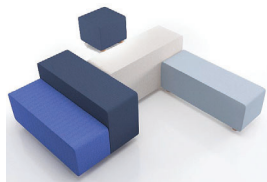

MODEL NUMBER	NAME	SEAT HEIGHT	WIDTH	DEPTH	HEIGHT	FABRIC YARDS	LEATHER SQ FT	WEIGHT/VOLUME	LIST PRICE	DESCRIPTION
	PO-40-ME PO-40-SM	Pods Cube Messenger Fabric Spirit Millm. Vinyl	17"	20"	20"	17"	2	--	26 Lbs 7 Cu Ft	$ 1,398 $ 1,333	The Pods by Dre Series is available in a selection of 16 Siena Fabrics; 15 Messenger Fabrics; or 16 Spirit Millennium Vinyls. Pods Cube units do not include electrical. List price includes upholstery and electrical unit(s), with the exception of the Pods Cube (PO-40 line) - price includes upholstery only. Legs are 1 1/2" high x 3 3/4" diameter solid wood with a plastic glide, in a selection of the following finishes: 1) Maple 2) Walnut 3) Black
	PO-40-M-ME PO-40-M-SM	Pods Mobile Cube Messenger Fabric Spirit Millm. Vinyl	19 1/4"	20"	20"	19 1/4"	2	--	26 Lbs 7 Cu Ft	$ 1,366 $ 1,301	
	PO-40-XL-ME PO-40-XL-SM	Pods Cube Tall Messenger Fabric Spirit Millm. Vinyl	25"	20"	20"	25"	3	--	30 Lbs 10 Cu Ft	$ 2,078 $ 1,937	
	PO-40-XL-M-ME PO-40-XL-M-SM	Pods Mobile Cube Tall Messenger Fabric Spirit Millm. Vinyl	27 1/4"	20"	20"	27 1/4"	3	--	30 Lbs 10 Cu Ft	$ 2,046 $ 1,904