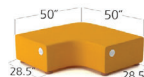

For PO-31 & PO-32 units:
Overall (O) and Inner (I)
Width (W) & Depth (D) Dimensions