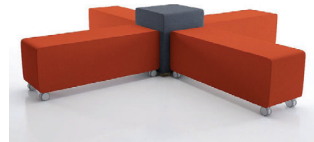

For the complete line of Spirit Millennium Vinyls available, refer to page 6 in this specification guide.