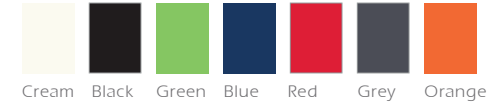

	MODEL NUMBER	NAME	SEAT HEIGHT	ARM HEIGHT	WIDTH	DEPTH	HEIGHT	FABRIC YARDS	LEATHER SQ FT	WEIGHT/VOLUME	LIST PRICE	DESCRIPTION
	KC-1-CR KC-1-BL KC-1-GR KC-1-BU KC-1-RD KC-1-GY KC-1-OR	Kicca Chair Cream Black Green Blue Red Grey Orange	18"		21 ¹ / ₄ "	21 ⁵ / ₈ "	30"			13.2 Lbs 8.0 Cu Ft	\$ 1,170	The Kicca Chair has a Polypropylene Shell available with Chrome Legs, Chrome Sled Base, Black Swivel Base, Chrome Stool Base or a Standard Black Caster Base. It is available in the following 7 colours:
	KC-2-CR KC-2-BL KC-2-GR KC-2-BU KC-2-RD KC-2-GY KC-2-OR	Kicca Sled Base Cream Black Green Blue Red Grey Orange	18"		21 ¹ / ₄ "	21 ⁵ / ₈ "	30"			13.2 Lbs 8.0 Cu Ft	\$ 1,208	Kicca KC-1 & KC-2 are stackable up to 8 chairs high.
	KC-3-CR KC-3-BL KC-3-GR KC-3-BU KC-3-RD KC-3-GY KC-3-OR	Kicca Swivel Base Cream Black Green Blue Red Grey Orange	18"		21 ¹ / ₄ "	21 ⁵ / ₈ "	30"			13.2Lbs 8.0 Cu Ft	\$ 1,659	

	MODEL NUMBER	NAME	SEAT HEIGHT	ARM HEIGHT	WIDTH	DEPTH	HEIGHT	FABRIC YARDS	LEATHER SQ FT	WEIGHT/VOLUME	LIST PRICE	DESCRIPTION
		Kicca Swivel with Wheels	17 ³ / ₈ "-22"		21 ¹ / ₄ "	21 ⁵ / ₈ "	29"-33 ³ / ₄ "			25 Lbs 7.7 Cu Ft	\$ 1,432	The Kicca Chair has a Polypropylene Shell available with Chromed Legs, Chromed Sled Base, Black Swivel Base, Chromed Stool Base or a Standard Black Caster Base. It is available in the following 7 colours: <div style="display: flex; justify-content: space-around; margin-top: 10px;">  Cream  Black  Green  Blue  Red  Grey  Orange </div>
	KC-4-CR	Cream										
	KC-4-BL	Black										
	KC-4-GR	Green										
	KC-4-BU	Blue										
	KC-4-RD	Red										
	KC-4-GY	Grey										
	KC-4-OR	Orange										
		Kicca Stool	28 ³ / ₈ "		21 ¹ / ₄ "	21 ⁵ / ₈ "	39 ³ / ₄ "			25 Lbs 10.6 Cu Ft	\$ 1,360	Kicca KC-5 is stackable up to 8 chairs high.
	KC-5-CR	Cream										
	KC-5-BL	Black										
	KC-5-GR	Green										
	KC-5-BU	Blue										
	KC-5-RD	Red										
	KC-5-GY	Grey										
KC-5-OR	Orange											