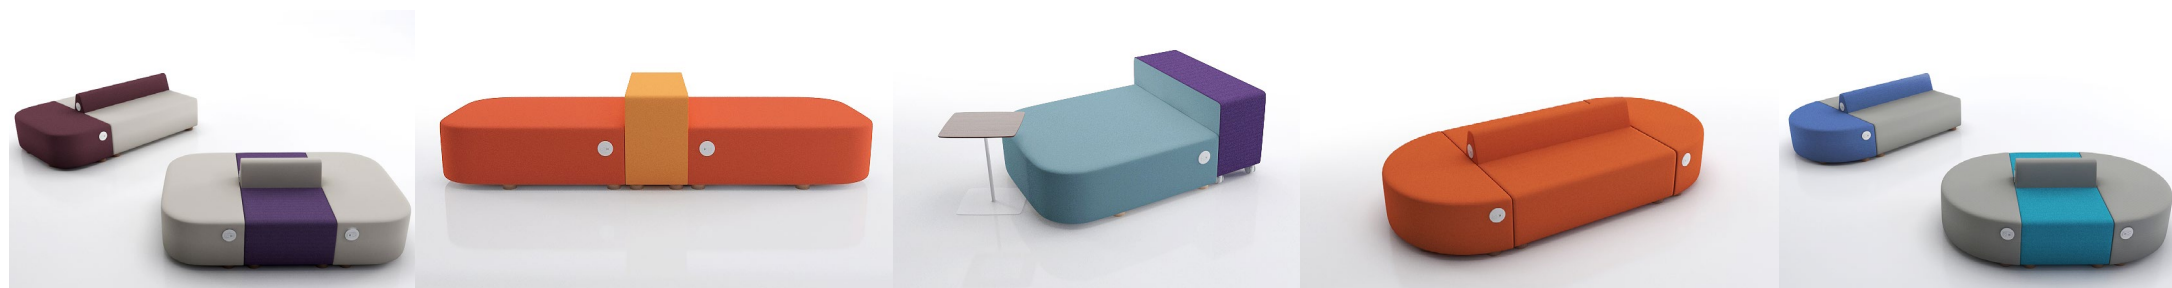

For the complete line of Messenger Fabrics available, refer to page 6 in this specification guide.

For the complete line of Spirit Millennium Vinyls available, refer to page 6 in this specification guide.

SEATING