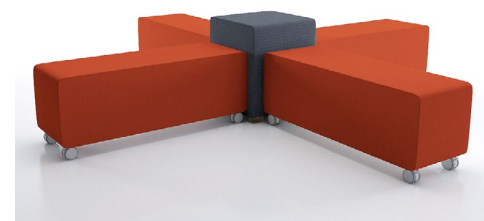

For the complete line of Spirit Millennium Vinyls available, refer to page 6 in this specification guide.