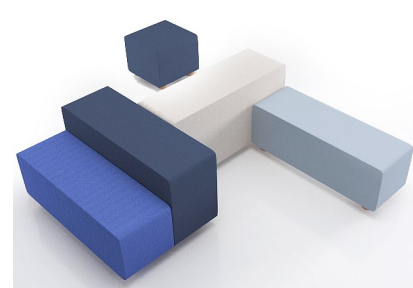

For the complete line of Spirit Millennium Vinyls available, refer to page 6 in this specification guide.