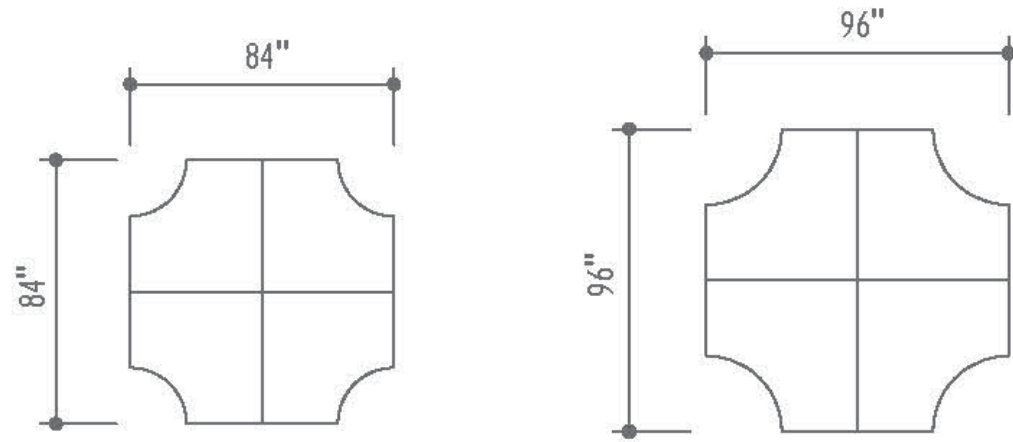

CONFIGURATION A: CORNER WORKSTATIONS

4 - 42" Width Corner Workstations = 84" x 84"

4 - 48" Width Corner Workstations = 96" x 96"