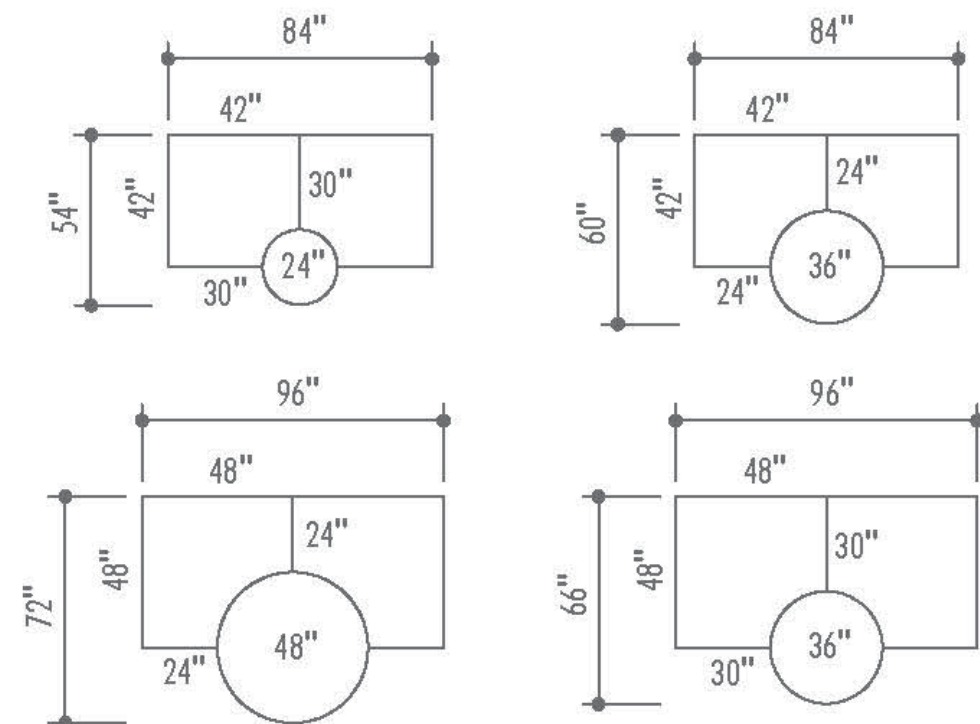

MODEL NUMBER	PRODUCT	WIDTH	DEPTH	HEIGHT	WEIGHT	VOLUME	LIST PRICE	DESCRIPTION	
	SQUARE Tables:							Each table is constructed of a 1" thick top with a plastic laminate top surface.	
	24" Width;		24"	24"	29"				There are three edge profiles available:
	SO-2424-AC-ST	Acrylic Edge; Straight Leg						\$ 838	
	SO-2424-AC-WC	Acrylic Edge; Wave Caster Leg						\$ 1,244	
	SO-2424-AC-WF	Acrylic Edge; Wave Fixed Leg						\$ 899	
	SO-2424-BN-ST	Bullnose Edge; Straight Leg						\$ 1,014	
	SO-2424-BN-WC	Bullnose Edge; Wave Caster Leg						\$ 1,412	
	SO-2424-BN-WF	Bullnose Edge; Wave Fixed Leg						\$ 1,075	
	SO-2424-SQ-ST	Square Edge; Straight Leg						\$ 952	
	SO-2424-SQ-WC	Square Edge; Wave Caster Leg						\$ 1,352	
	SO-2424-SQ-WF	Square Edge; Wave Fixed Leg						\$ 1,014	
	30" Width;		30"	30"	29"				
SO-3030-AC-ST	Acrylic Edge; Straight Leg						\$ 886		
SO-3030-AC-WC	Acrylic Edge; Wave Caster Leg						\$ 1,285		
SO-3030-AC-WF	Acrylic Edge; Wave Fixed Leg						\$ 946		
SO-3030-BN-ST	Bullnose Edge; Straight Leg						\$ 1,103		
SO-3030-BN-WC	Bullnose Edge; Wave Caster Leg						\$ 1,502		
SO-3030-BN-WF	Bullnose Edge; Wave Fixed Leg						\$ 1,162		
SO-3030-SQ-ST	Square Edge; Straight Leg						\$ 1,021		
SO-3030-SQ-WC	Square Edge; Wave Caster Leg						\$ 1,427		
SO-3030-SQ-WF	Square Edge; Wave Fixed Leg						\$ 1,082		

Corner and Round Table Configurations:
See appropriate table model matches, as shown below.

CONFIGURATION A: CORNER WORKSTATIONS

4 - 42" Width Corner Workstations = 84" x 84"

4 - 48" Width Corner Workstations = 96" x 96"

CONFIGURATION B: CORNER & ROUND COMBO WORKSTATIONS

2 - 42" Width Corner Workstations (+) 1 - 24" or 36" Diameter Round Table = 54" x 84" or 60" x 84"

2 - 48" Width Corner Workstations (+) 1 - 48" or 36" Diameter Round Table = 72" x 96" or 66" x 96"

CONFIGURATION D: TRAPEZOIDAL WORKSTATIONS

5 - 48" Width Trapezoidal Tables = 83" x 96"

5 - 54" Width Trapezoidal Tables = 93.5" x 108"

5 - 60" Width Trapezoidal Tables = 104" x 120"