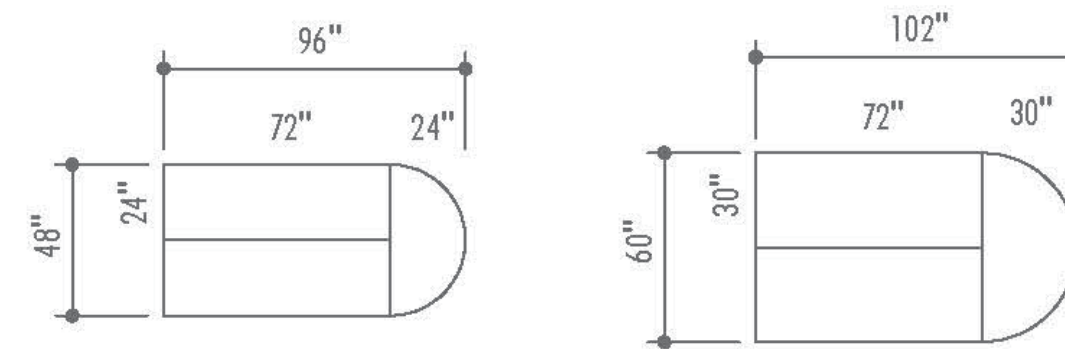

Corner and Round Table Configurations:
See appropriate table model matches, as shown below.

CONFIGURATION A: CORNER WORKSTATIONS

4 - 42" Width Corner Workstations = 84" x 84"

4 - 48" Width Corner Workstations = 96" x 96"

CONFIGURATION B: CORNER & ROUND COMBO WORKSTATIONS

2 - 42" Width Corner Workstations (+) 1 - 24" or 36" Diameter Round Table = 54" x 84" or 60" x 84"

2 - 48" Width Corner Workstations (+) 1 - 48" or 36" Diameter Round Table = 72" x 96" or 66" x 96"

CONFIGURATION C: RECTANGLE & HALF ROUND COMBO WORKSTATIONS

2 - 24" x 72" Rectangle Tables (+) 1 - 24" x 48" Half Round Table = 48" x 96"

2 - 30" x 72" Rectangle Tables (+) 1 - 30" x 60" Half Round Table = 60" x 102"

CONFIGURATION D: TRAPEZOIDAL WORKSTATIONS

5 - 48" Width Trapezoidal Tables = 83" x 96"

5 - 54" Width Trapezoidal Tables = 93.5" x 108"

5 - 60" Width Trapezoidal Tables = 104" x 120"