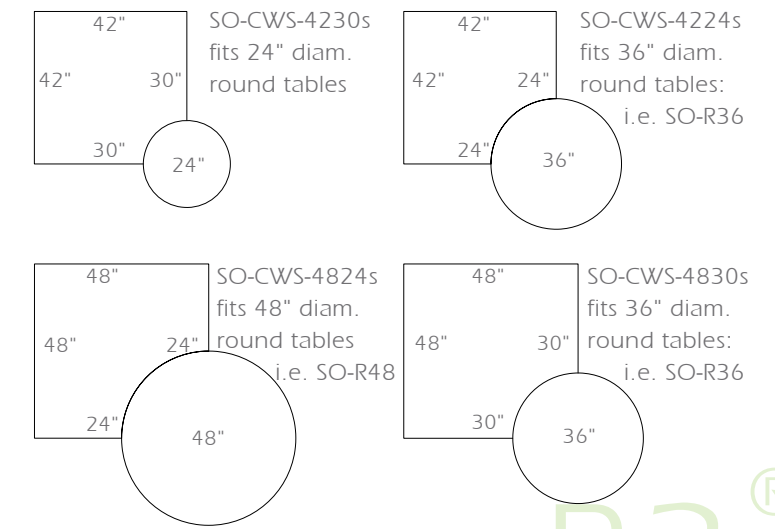

Corner and Round Table Configurations:
See appropriate table model matches, as shown below.