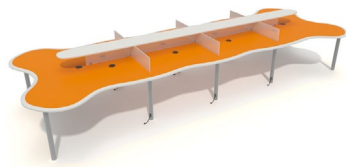

MODEL NUMBER	PRODUCT	WIDTH	DEPTH	HEIGHT	WEIGHT	VOLUME	LIST PRICE	DESCRIPTION
	10 PERSON UNIT: 48" Depth; 10 Grommets; 6 Wire Management Legs; Acrylic Dividers with top Shelf;	168"	48"	29"				Each unit is a ten person unit.
PD-CGC48-PN-R-GWA	Pencil Edge; Dia. & Stem Leg						$ 16,574	Two edge profiles available: Model "PN" 2" Pencil Edge Model "AC" 2 mm Acrylic Edge
PD-CGC48-PN-S-GWA	Pencil Edge; Square & Stem Leg					$ 16,574		
PD-CGC48-AC-R-GWA	Acrylic Edge; Dia. & Stem Leg					$ 16,213		
PD-CGC48-AC-S-GWA	Acrylic Edge; Square & Stem Leg					$ 16,213		
	10 PERSON UNIT: 60" Depth; 10 Grommets; 6 Wire Management Legs; Acrylic Dividers with top Shelf;	180"	60"	29"				There is an option for a Grommet and Wire Management leg for this table. In addition to the above, there is also a 1/2" thick frosted acrylic divider screen with courtesy shelf option available for this table.
PD-CGC60-PN-R-GWA	Pencil Edge; Dia. & Stem Leg						$ 18,040	There are two different leg styles available: Model "R" 2 1/2" Diameter & Stem Leg Model "S" 2" Square & Stem Leg
PD-CGC60-PN-S-GWA	Pencil Edge; Square & Stem Leg					$ 18,040		
PD-CGC60-AC-R-GWA	Acrylic Edge; Dia. & Stem Leg					$ 17,679		
PD-CGC60-AC-S-GWA	Acrylic Edge; Square & Stem Leg					$ 17,679