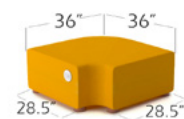

For PO-31 & PO-32 units:
Overall (O) and Inner (I)
Width (W) & Depth (D) Dimensions

SEATING