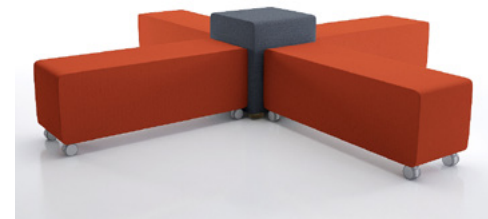

MODEL NUMBER	NAME	SEAT HEIGHT	WIDTH	DEPTH	HEIGHT	FABRIC YARDS	LEATHER SQ FT	WEIGHT/ VOLUME	LIST PRICE	DESCRIPTION
	PO-41-ME PO-41-SM	Pods Rectangle I Bench Messenger Fabric Spirit Milm. Vinyl	17"	16"	24"	17"	3	--	40 Lbs 7.5 Cu Ft	$ 1,866 $ 1,748	The Pods by Dre Series is available in a selection of 16 Siena Fabrics; 15 Messenger Fabrics; or 16 Spirit Millennium Vinyls. Pods Rectangle units do not include electrical. List price includes upholstery and electrical unit(s), with the exception of the Pods Cube (PO-40 line) - price includes upholstery only. Legs are 1 1/2" high x 3 3/4" diameter solid wood with a plastic glide, in a selection of the following finishes: 1) Maple 2) Walnut 3) Black For the complete line of Messenger Fabrics available, refer to page 10 in this specification guide. For the complete line of Spirit Millennium Vinyls available, refer to page 12 in this specification guide.
	PO-41-M-ME PO-41-M-SM	Pods Rectangle I Mobile Bench Messenger Fabric Spirit Milm. Vinyl	19 1/4"	16"	24"	19 1/4"	3	--	40 Lbs 7.5 Cu Ft	$ 1,839 $ 1,721	
	PO-42-ME PO-42-SM	Pods Rectangle II Bench Messenger Fabric Spirit Milm. Vinyl	17"	16"	48"	17"	4	--	55 Lbs 15 Cu Ft	$ 2,573 $ 2,397	
	PO-42-M-ME PO-42-M-SM	Pods Rectangle II Mobile Bench Messenger Fabric Spirit Milm. Vinyl	19 1/4"	16"	48"	19 1/4"	4	--	55 Lbs 15 Cu Ft	$ 2,546 $ 2,370