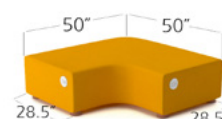

For PO-31 & PO-32 units:
Overall (O) and Inner (I)
Width (W) & Depth (D) Dimensions

SEATING