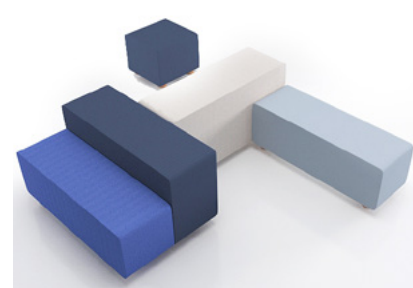

SEATING

	MODEL NUMBER	NAME	SEAT HEIGHT	WIDTH	DEPTH	HEIGHT	FABRIC YARDS	LEATHER SQ FT	WEIGHT/VOLUME	LIST PRICE	DESCRIPTION
	PO-40-ME PO-40-SM	Pods Cube Messenger Fabric Spirit Milm. Vinyl	17"	20"	20"	17"	2	--	26 Lbs 7 Cu Ft	\$ 1,158 \$ 1,104	The Pods by Dre Series is available in a selection of 16 Siena Fabrics; 15 Messenger Fabrics; or 16 Spirit Millennium Vinyls. Pods Cube units do not include electrical.
	PO-40-M-ME PO-40-M-SM	Pods Mobile Cube Messenger Fabric Spirit Milm. Vinyl	19 1/4"	20"	20"	19 1/4"	2	--	26 Lbs 7 Cu Ft	\$ 1,131 \$ 1,077	List price includes upholstery and electrical unit(s), with the exception of the Pods Cube (PO-40 line) - price includes upholstery only. Legs are 1 1/2" high x 3 3/4" diameter solid wood with a plastic glide, in a selection of the following finishes:
	PO-40-XL-ME PO-40-XL-SM	Pods Cube Tall Messenger Fabric Spirit Milm. Vinyl	25"	20"	20"	25"	3	--	30 Lbs 10 Cu Ft	\$ 1,721 \$ 1,604	1) Maple  2) Walnut  3) Black 
	PO-40-XL-M-ME PO-40-XL-M-SM	Pods Mobile Cube Tall Messenger Fabric Spirit Milm. Vinyl	27 1/4"	20"	20"	27 1/4"	3	--	30 Lbs 10 Cu Ft	\$ 1,694 \$ 1,577	For the complete line of Messenger Fabrics available, refer to page 10 in this specification guide.  For the complete line of Spirit Millennium Vinyls available, refer to page 12 in this specification guide. 