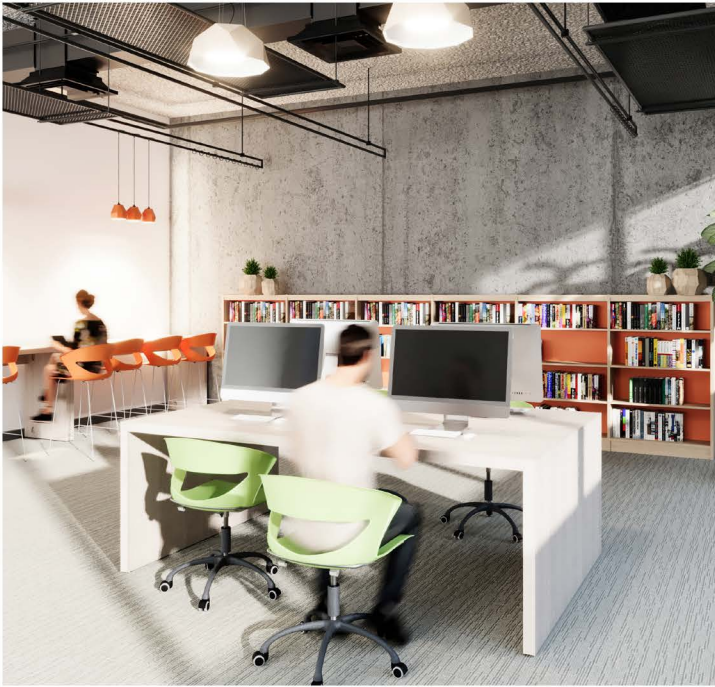

NuMedia Zenn is a durable panel-based table, designed with simple sophistication. Zenn tables are available with a laminate surface and wood panel construction. Tables are equipped with concealed wire chase at both interior side panels for a clean, uncluttered appearance.

Single Face

Double Face

NuMedia Zenn is available in a wide range of colours. Please visit palmierifurniture.com for more information.