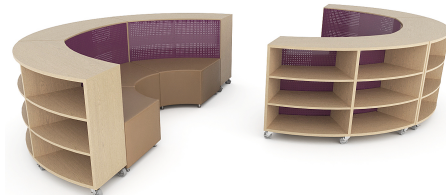

**NuMedia Sola** is a contemporary mobile shelving collection that is constructed of wood and metal. It is available in a curved or straight model, with adjustable shelves and swivel braking casters. This versatile unit can store and display almost anything. It can be arranged in various configurations to fit the space available. Choose from a wide variety of colours and add an attractive design flair to the environment.