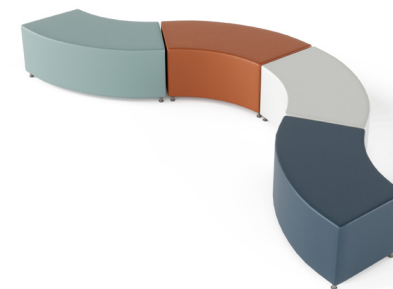

Solice
NuMedia

Solice

Solice is designed to blend in with our library and classroom offerings. This NuMedia unit is highly configurable in groups or as stand alone pieces. Choose your desired seating shapes & then select from our wide variety of fabrics to create the ideal look for your space.

Square Solice Seating
 Challenger Vinyl/Upholstery
 Width : 24" & 36"
 Depths : 24" & 36"
 Heights : 18"

Rectangle Solice Seating
 Challenger Vinyl/Upholstery
 Width : 18" & 24"
 Depths : 36" & 48"
 Heights : 18"

SOLICE CONFIGURATION IDEAS

Our examples below use a mixture of rectangle, square, pentagon, and half circle solice seating to create unique seating areas in any space. Any Solice seating unit is able to be placed together to give any environment a creative space!

* 60° curved solice seating

*square and pentagon solice seating

*60° curved solice seating

*rectangle solice seating