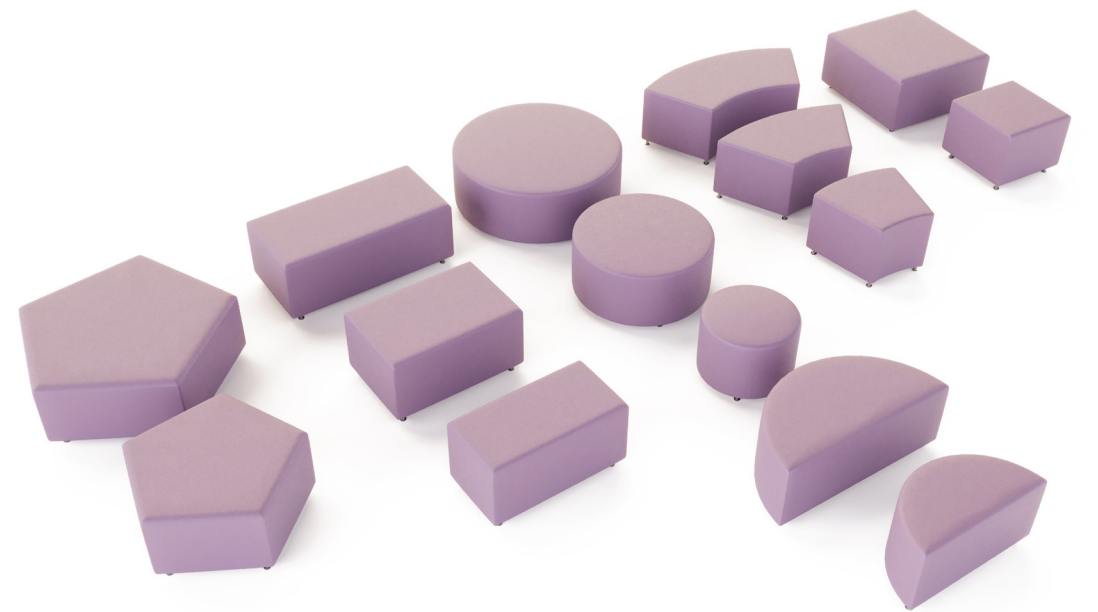

PALMIERI PALMIERI

create. communicate. collaborate.

Palmieri Furniture Ltd.

1230 Reid Street
Richmond Hill
Ontario Canada L4B 1C4

T: 905 731 9300
F: 905 731 9878
TF: 800 413 4440

E: info@palmierifurniture.com
W: www.palmierifurniture.com

Solice
NuMedia