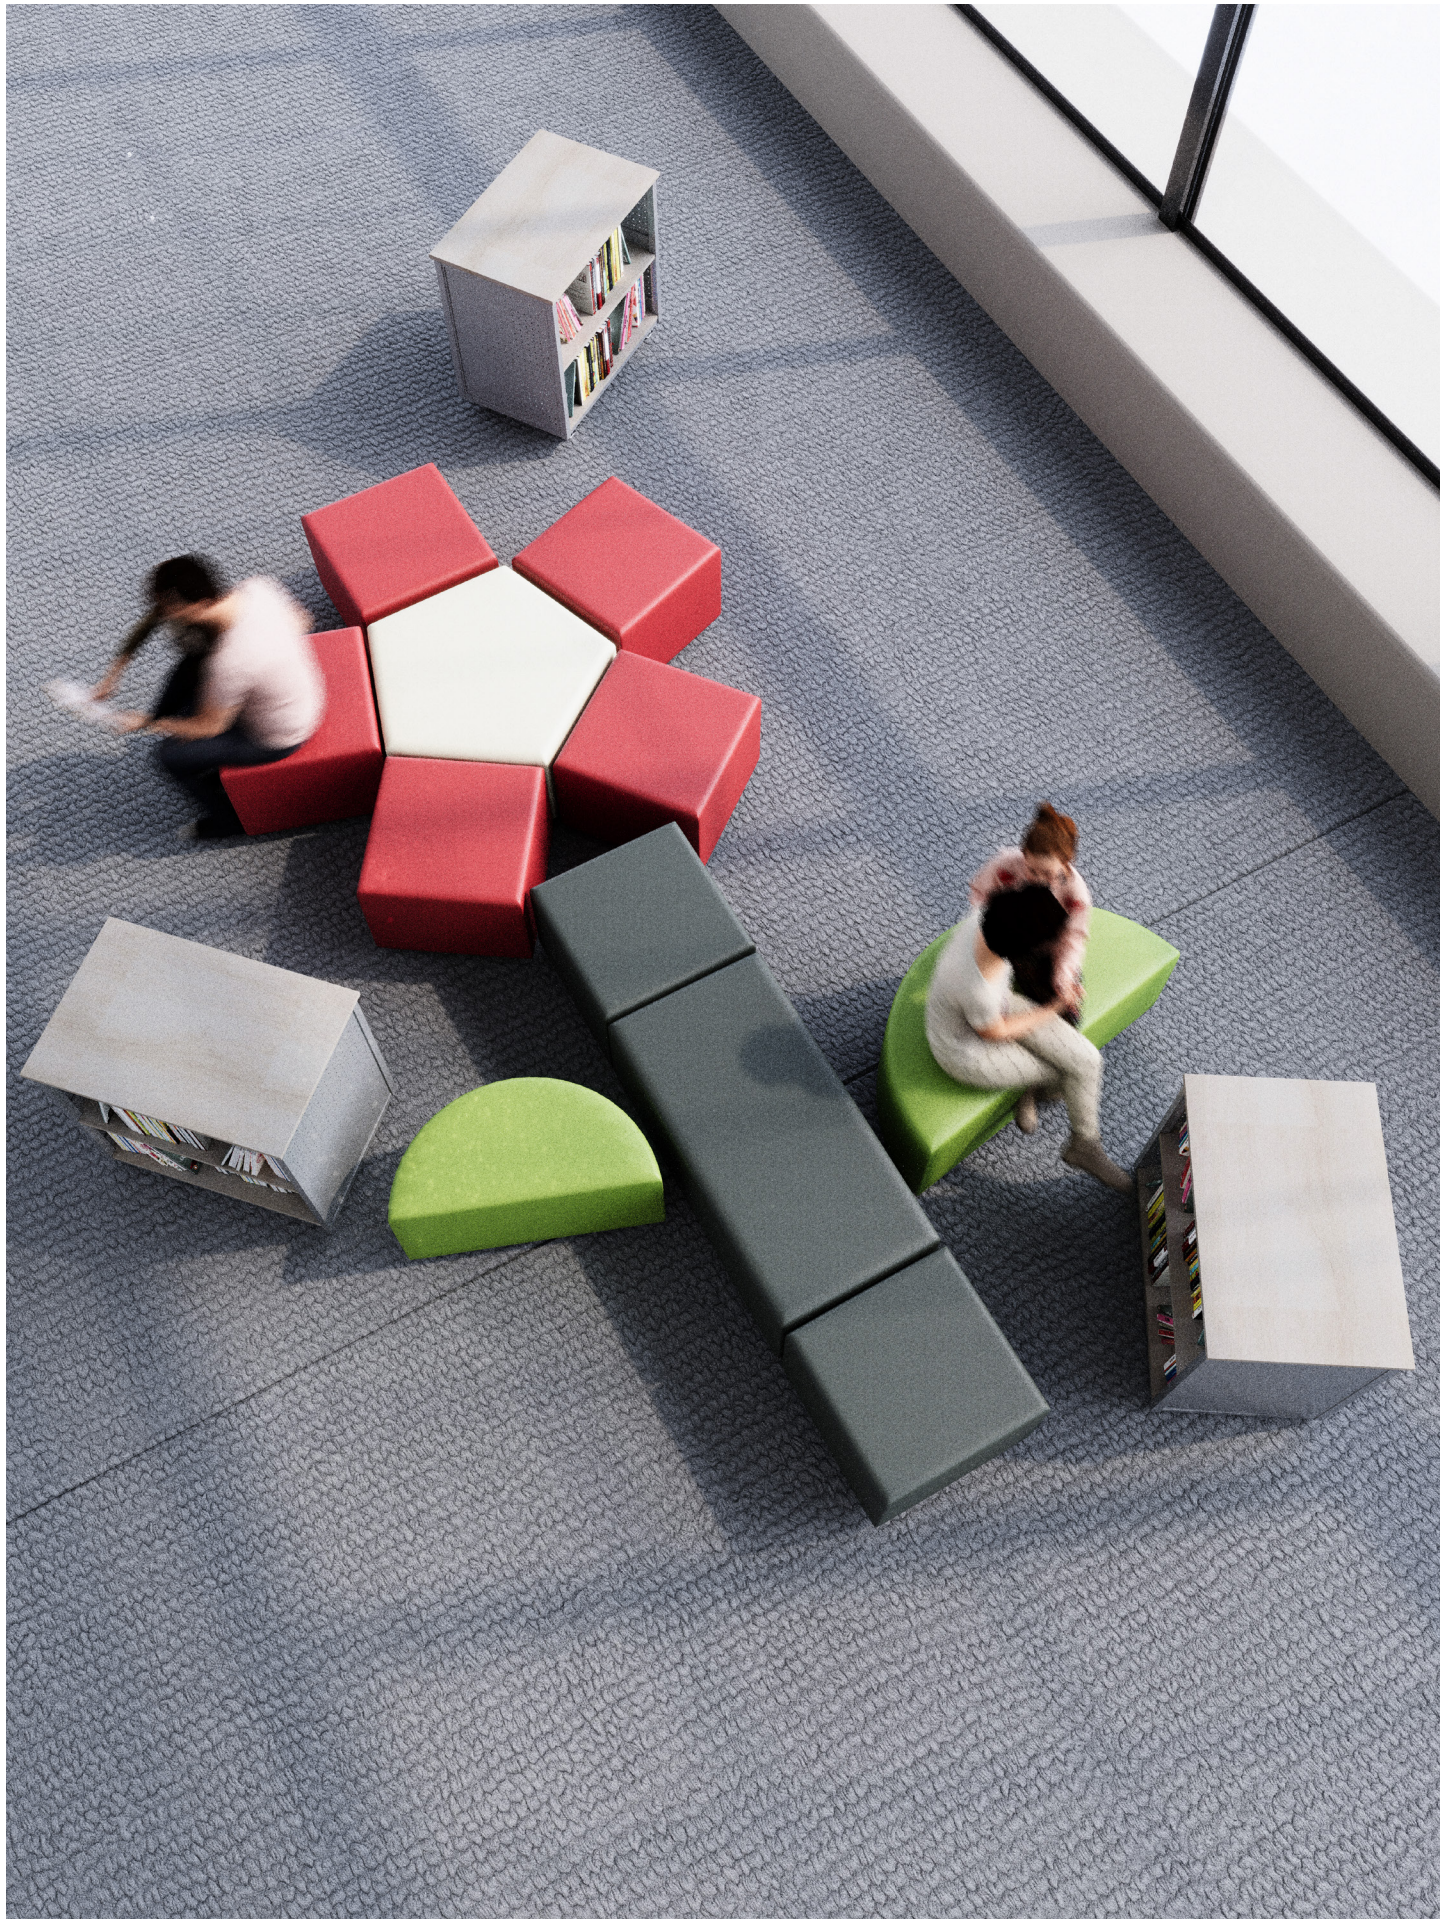

Solice
NuMedia

Solice

Solice is designed to blend in with our library and classroom offerings. This NuMedia unit is highly configurable in groups or as stand alone pieces. Choose your desired seating shapes & then select from our wide variety of fabrics to create the ideal look for your space.

Challenger Vinyl/Upholstery

Width : 36" & 48"
Depths : 18" & 24"
Heights : 18"

NuMedia Solice

NuMedia Solice is a soft lounge seating collection that is crafted in various shapes and models. Solice units are able to fit together and compliment each other to create engaging areas for activity or rest. The sky is the limit! Users can express their creativity in creating different configurations using different pieces of Palmieri's Solice Collection!

PAIR SOLICE WITH...

NuMedia Sola is a contemporary shelving, storage, and seating unit constructed of wood or laminate. Sola is available in a wide variety of colours and styles with adjustable shelves and swivel braking casters.

SOLICE CONFIGURATION IDEAS

Our examples below use a mixture of rectangle, square, pentagon, and half circle solice seating to create unique seating areas in any space. Any Solice seating unit is able to be placed together to give any environment a creative space!