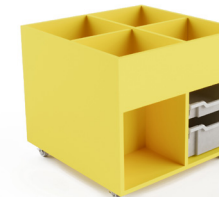

# Bins & Storage

Maximize compartment and storage space with available Play upgrades! Choose from side compartments with or without small/large bins for more accessible fun in any childrens space.

**Play 18" High**  
Wood Veneer  
Double Sided  
Width : 30"  
Depth : 30"  
Height : 18"

**Play 18" High**  
Wood Veneer  
Double Sided  
Width : 30"  
Depth : 30"  
Height : 18"

**Play 18" High**  
Laminate  
Double Sided  
Width : 30"  
Depth : 30"  
Height : 18"

**Play 18" High**  
Wood Veneer  
Double Sided  
Width : 30"  
Depth : 30"  
Height : 18"