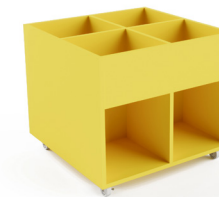

# Bins & Storage

Maximize compartment and storage space with available Play upgrades! Choose from side compartments with or without small/large bins for more accessible fun in any childrens space.

**Play 18" High**  
Wood Veneer  
Double Sided  
Width : 30"  
Depth : 30"  
Height : 18"

**Play 18" High**  
Wood Veneer  
Double Sided  
Width : 30"  
Depth : 30"  
Height : 18"

**Play 18" High**  
Laminate  
Double Sided  
Width : 30"  
Depth : 30"  
Height : 18"

**Play 18" High**  
Wood Veneer  
Double Sided  
Width : 30"  
Depth : 30"  
Height : 18"